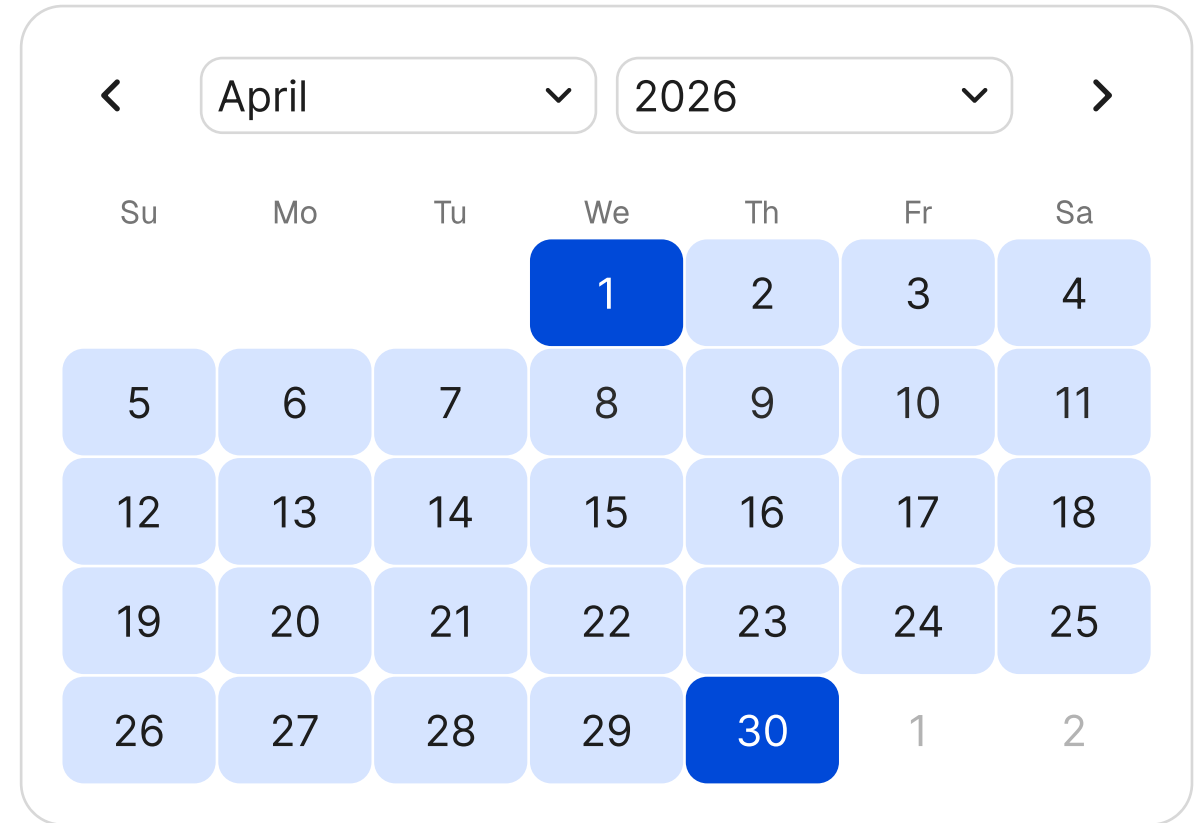

Chips:

Inactive

Active

Hover

Selected

Borders:  
6 dp @ 50%

Color Choices:

Calendar: