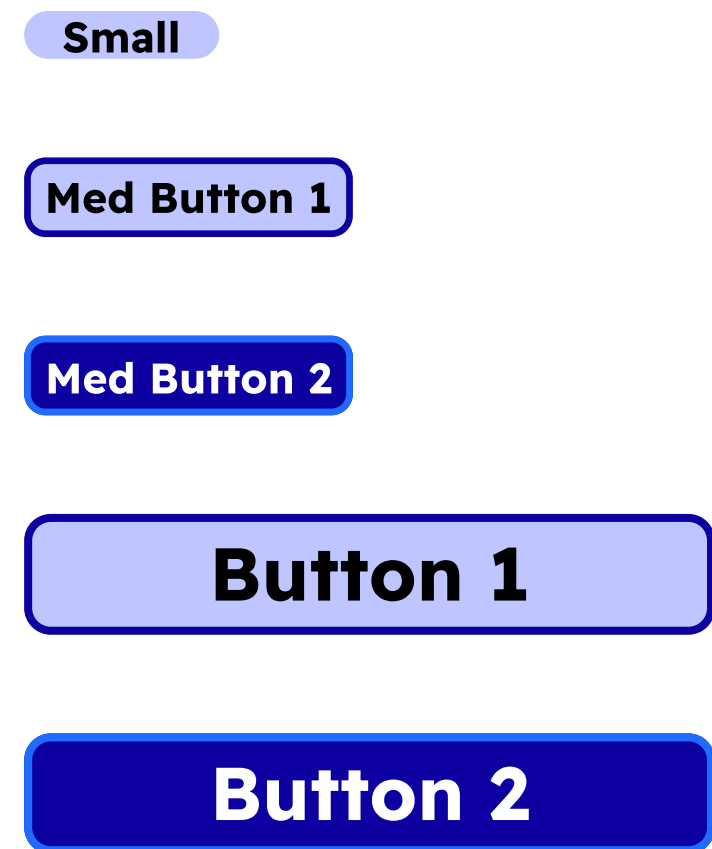

Chips:

Inactive

Active

Hover

Selected

Borders:  
6 dp @ 50%

Color Choices:

Calendar:

Interaction and Selection Controls:

Buttons:

Icons + Avatars:

Logo: